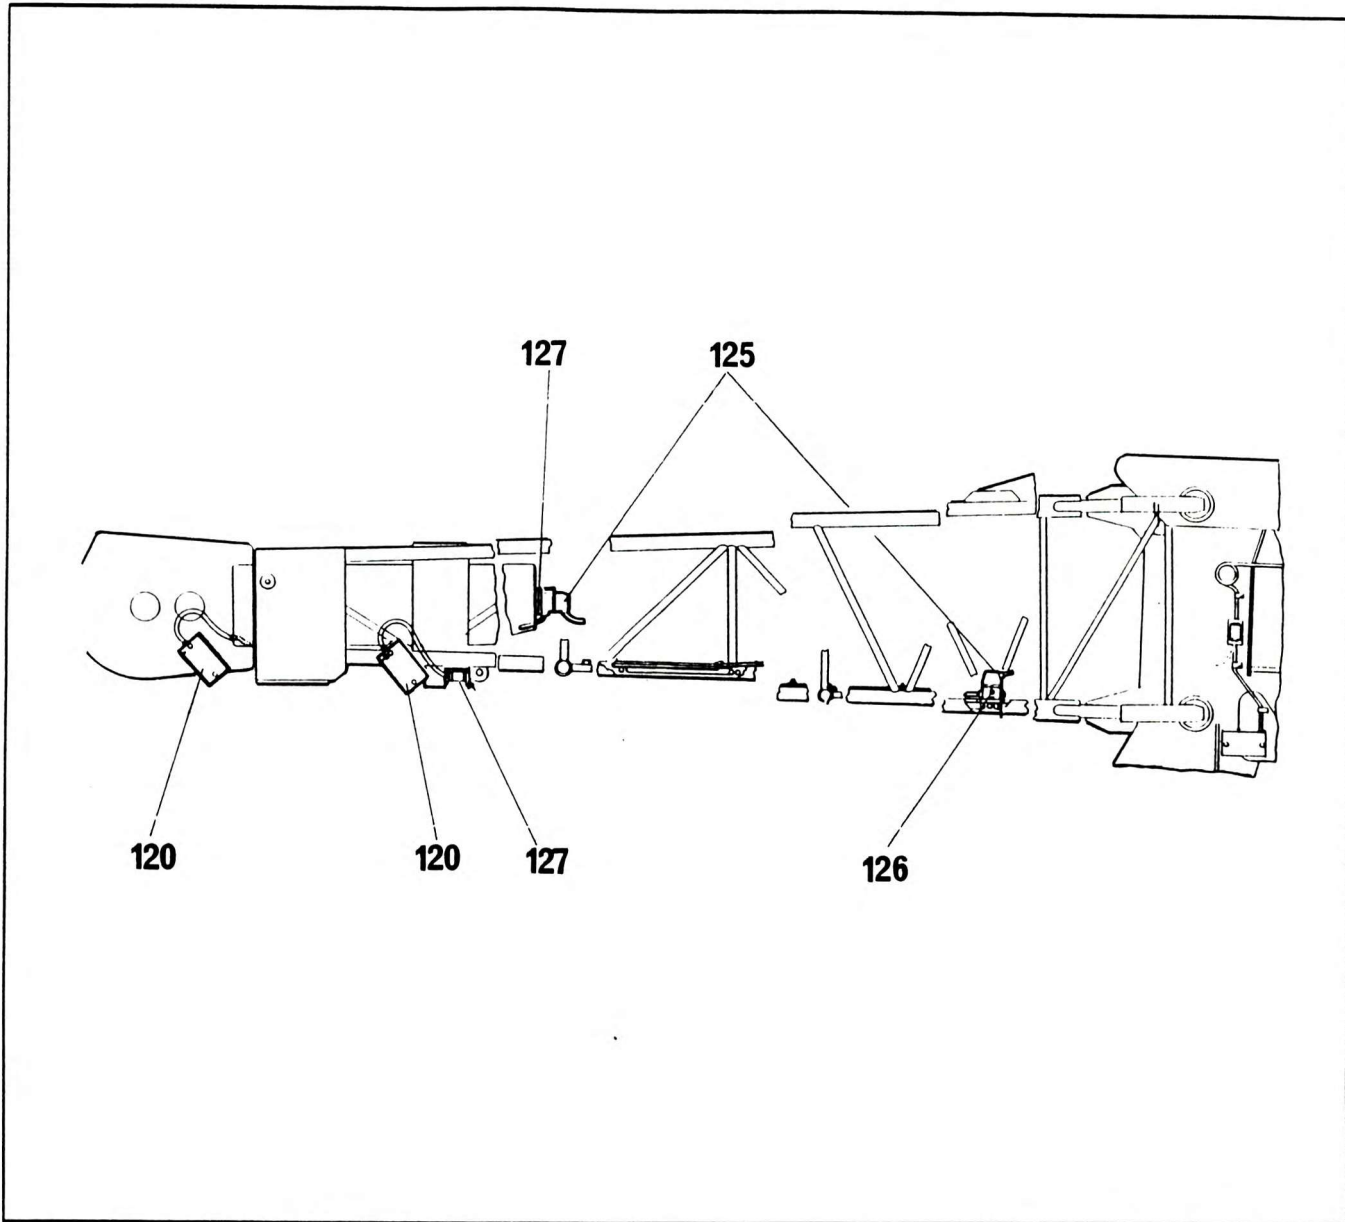

A2B INSTALLATION - TELE SWINGAWAY

NO.	PART NO.	QTY.	DESCRIPTION	NO.	PART NO.	QTY.	DESCRIPTION
120	7-872-990173	2	A2B Switch				
125	7-709-990057	2	Plug				
126	7-892-990122	1	Socket Dummy				
127	7-892-990121	2	Socket Special (1BL Plug)				